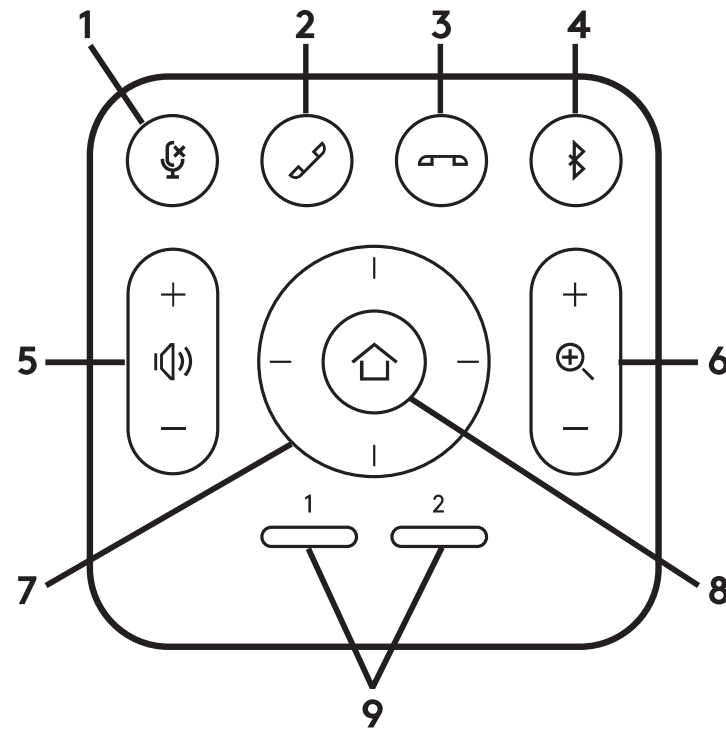

# REMOTE

1. Microphone mute
2. Call answer
3. Call end
4. *Bluetooth*<sup>®</sup> pairing
5. Volume up/down
6. Zoom in/out

7. Camera pan/tilt
8. Camera home
9. Camera preset

\* Please note that not all applications support call answer and end buttons.